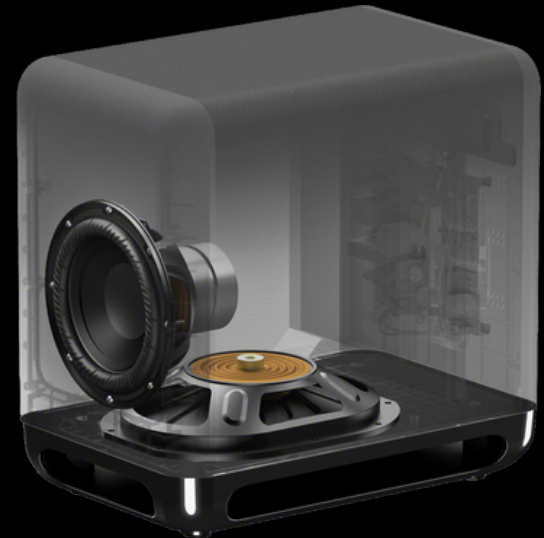

**SALE! \$ 249<sup>95</sup>**

**Reg. \$299<sup>95</sup>**

image shows "xray" view of device to show off internal components

**Sony SASW5 wireless Subwoofer**

**SALE! \$699<sup>95</sup>**

**Reg. \$799<sup>95</sup>**

# SONOS

**Sonos Arc Ultra**  
**\$1099**

**Sonos Sub Gen 4**  
**\$899 ea.**

**Sonos Era 300\***  
**\$479 ea.**

Arc Ultra brings your entertainment to life like no other soundbar. Experience unprecedentedly clear, deep, and balanced sound that precisely surrounds you from every direction, made possible by breakthrough Sound Motion™ technology — all with an unbelievably sleek design. Available in white or black. The system is customizable with optional subs and optional rear surrounds