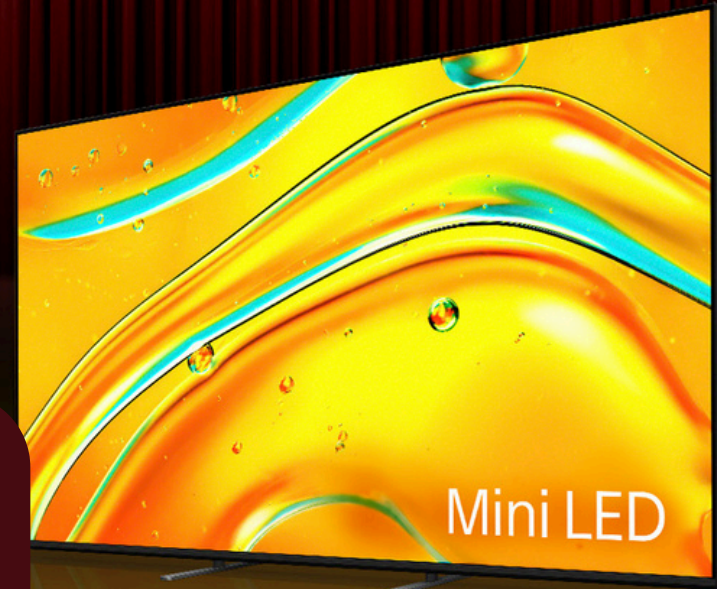

SONY

Sony Bravia 5 Mini LED TV

Step up to Mini LED Brightness and contrast, and the big screen experience you've always dreamed of. A crystal clear picture, upscaled with AI technology, and sizes ranging up to a massive 98", will make movie nights unforgettable. Unique gaming features and support for HDMI 2.1 unlock the full potential of your games.

BRAVIA 5

CINEMA IS COMING HOME