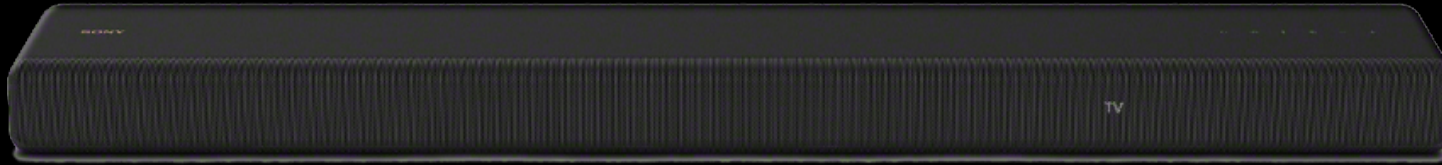

SONY

Ensure your audio complements the quality
of your visuals.

Sony HTA3000 Sound Bar

SALE! $499⁹⁵

Reg. $599⁹⁵