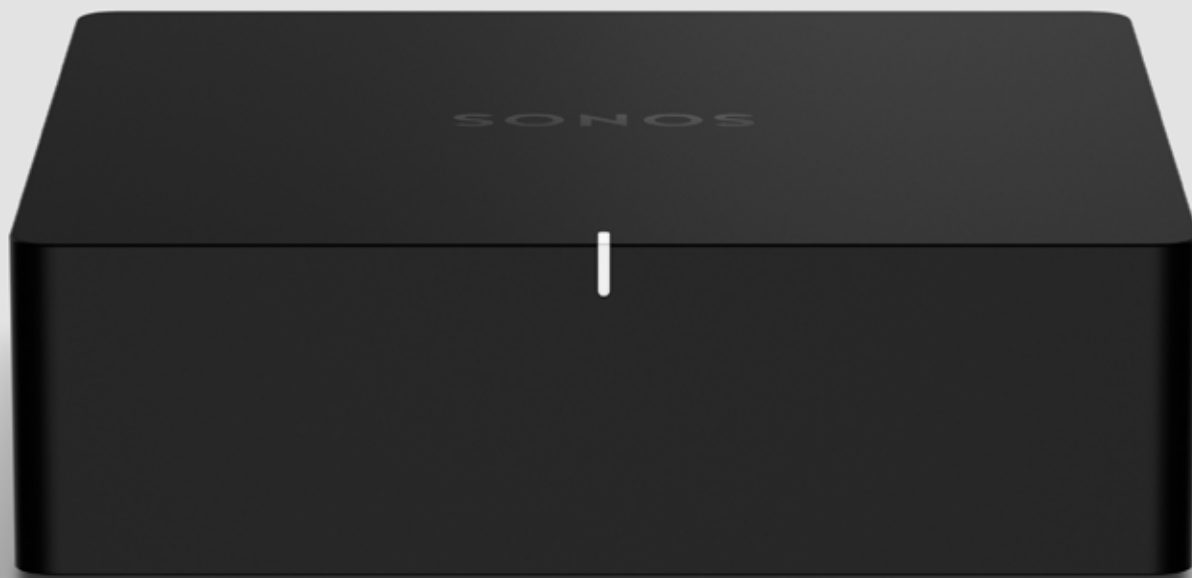

Port

The versatile streaming component for your stereo or receiver.

SONOS

Connect Port to your traditional stereo to stream music and more. Enjoy control with the Sonos app or Apple AirPlay 2, and easily expand your sound system to more rooms.

Stream everything you love

Play music, podcasts, audiobooks, internet radio, and more with your amplified audio equipment.

Apple AirPlay 2

Stream sound directly from your iPhone or iPad and ask Siri to play Apple Music.

Line-in and play

Use the line-in to connect your phone, record player, or another device to your stereo.

Expand your sound system

Stream vinyl, CDs, and stored audio files to Sonos speakers all around your home.

BLE capable"

Weight

1.04lbs (0.472 kg)

Dimensions (H x W x D)

1.6 x 5.4 x 5.4in (41 x 138 x 138 mm)

Brilliant Sound

Enjoy clear, richly detailed sound that fills the room at any volume.

Easy to Use